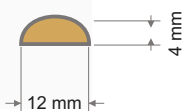

190x470 mm

175x560mm

MATERIALE: ZAMA / MATERIAL: ZAMAK

FINITURE DISPONIBILI / AVAILABLE FINISHING:

OTS	ottone satinato satin brass
ORL	oro lucido glossy gold
CUS	rame satinato satin copper
NLL	nikel lucido glossy nikel

FISSAGGIO:
FIXING:

MATERIALE: ZAMA / MATERIAL: ZAMAK

FINITURE DISPONIBILI / AVAILABLE FINISHING:

OTS	ottone satinato satin brass
ORL	oro lucido glossy gold
CUS	rame satinato satin copper
NLL	nikel lucido glossy nikel

FISSAGGIO:
FIXING: