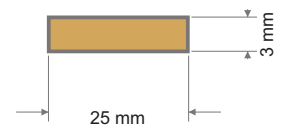

CR474	FC17##
MATERIALE: PLEXIGLASS / MATERIAL: PLEXIGLASS	MATERIALE: METALLO / MATERIAL: METAL
FINITURE DISPONIBILI / AVAILABLE FINISHING: ORL oro lucido / glossy gold	FINITURE DISPONIBILI / AVAILABLE FINISHING: FC1780AGL rosa blu / blue rose FC1781AGL rosa gialla / yellow rose FC1782ORL rosa rossa / red rose FC1783ORL rosa bianca / white rose FC1784AGL rosa bianca / white rose FC1785AGL rosa rossa / red rose FC1777AGL rosa rosa / pink rose FC1778ORL rosa rosa / pink rose