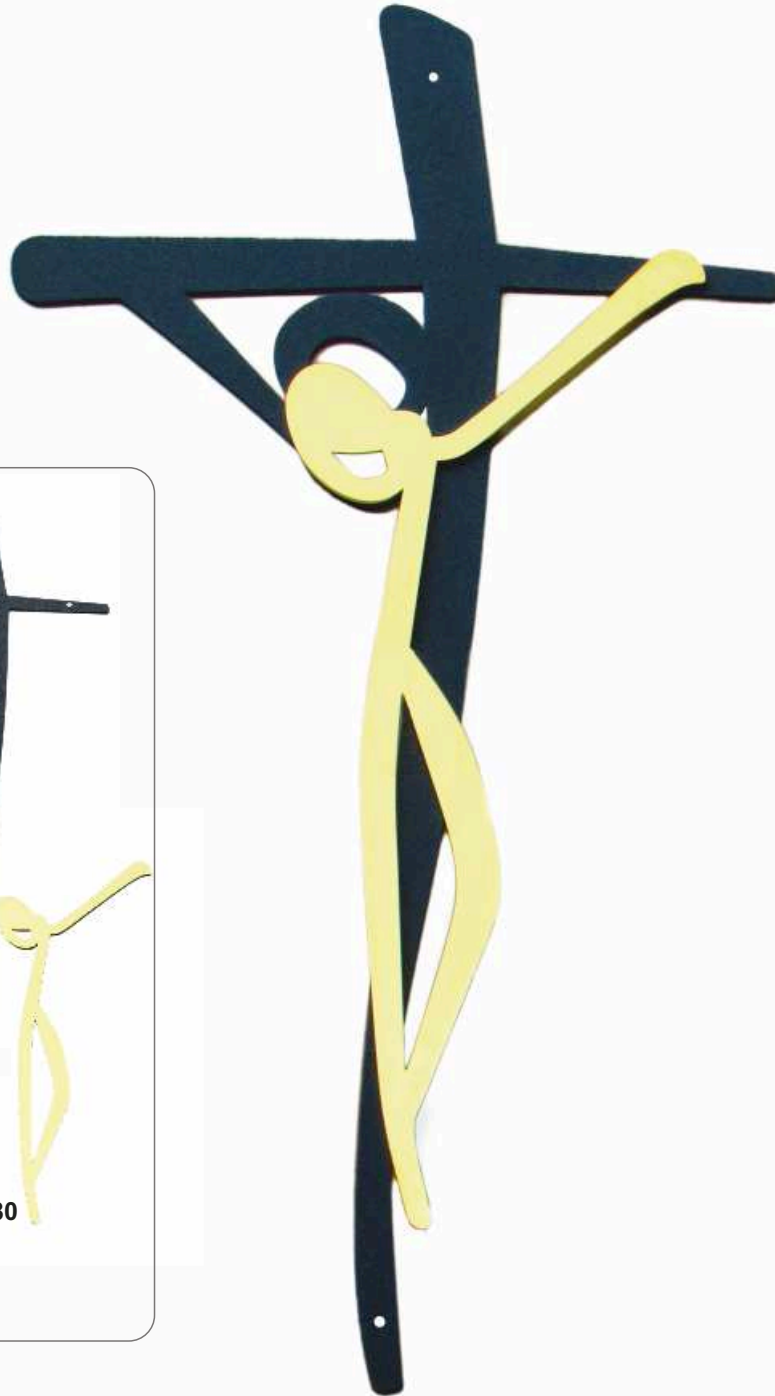

FC1785

CR160+FC1782

160x530 mm

CR160

FC1782

CR160	FC17##												
MATERIALE: METALLO / MATERIAL: METAL	MATERIALE: METALLO / MATERIAL: METAL												
FINITURE DISPONIBILI / AVAILABLE FINISHING:	FINITURE DISPONIBILI / AVAILABLE FINISHING:												
ORL oro lucido glossy gold	<table border="0"> <tr> <td>FC1780AGL rosa blu blue rose</td> <td>FC1777AGL rosa rosa pink rose</td> </tr> <tr> <td>FC1781AGL rosa gialla yellow rose</td> <td>FC1778ORL rosa rosa pink rose</td> </tr> <tr> <td>FC1782ORL rosa rossa red rose</td> <td></td> </tr> <tr> <td>FC1783ORL rosa bianca white rose</td> <td></td> </tr> <tr> <td>FC1784AGL rosa bianca white rose</td> <td></td> </tr> <tr> <td>FC1785AGL rosa rossa red rose</td> <td></td> </tr> </table>	FC1780AGL rosa blu blue rose	FC1777AGL rosa rosa pink rose	FC1781AGL rosa gialla yellow rose	FC1778ORL rosa rosa pink rose	FC1782ORL rosa rossa red rose		FC1783ORL rosa bianca white rose		FC1784AGL rosa bianca white rose		FC1785AGL rosa rossa red rose	
FC1780AGL rosa blu blue rose	FC1777AGL rosa rosa pink rose												
FC1781AGL rosa gialla yellow rose	FC1778ORL rosa rosa pink rose												
FC1782ORL rosa rossa red rose													
FC1783ORL rosa bianca white rose													
FC1784AGL rosa bianca white rose													
FC1785AGL rosa rossa red rose													