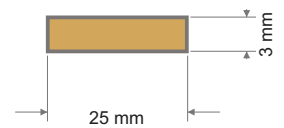

FC1785

CR472+FC1782

530 x 160 mm

CR472

FC1782

CR472	FC17##												
MATERIALE: PLEXIGLASS / MATERIAL: PLEXIGLASS	MATERIALE: METALLO / MATERIAL: METAL												
FINITURE DISPONIBILI / AVAILABLE FINISHING:	FINITURE DISPONIBILI / AVAILABLE FINISHING:												
ORL oro lucido glossy gold	<table border="0"> <tr> <td>FC1780AGL rosa blu blue rose</td> <td>FC1777AGL rosa rosa pink rose</td> </tr> <tr> <td>FC1781AGL rosa gialla yellow rose</td> <td>FC1778ORL rosa rosa pink rose</td> </tr> <tr> <td>FC1782ORL rosa rossa red rose</td> <td></td> </tr> <tr> <td>FC1783ORL rosa bianca white rose</td> <td></td> </tr> <tr> <td>FC1784AGL rosa bianca white rose</td> <td></td> </tr> <tr> <td>FC1785AGL rosa rossa red rose</td> <td></td> </tr> </table>	FC1780AGL rosa blu blue rose	FC1777AGL rosa rosa pink rose	FC1781AGL rosa gialla yellow rose	FC1778ORL rosa rosa pink rose	FC1782ORL rosa rossa red rose		FC1783ORL rosa bianca white rose		FC1784AGL rosa bianca white rose		FC1785AGL rosa rossa red rose	
FC1780AGL rosa blu blue rose	FC1777AGL rosa rosa pink rose												
FC1781AGL rosa gialla yellow rose	FC1778ORL rosa rosa pink rose												
FC1782ORL rosa rossa red rose													
FC1783ORL rosa bianca white rose													
FC1784AGL rosa bianca white rose													
FC1785AGL rosa rossa red rose													