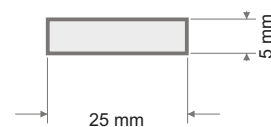

CR491	FC17##
MATERIALE: PLEXIGLASS / MATERIAL: PLEXIGLASS	MATERIALE: METALLO / MATERIAL: METAL
FINITURE DISPONIBILI / AVAILABLE FINISHING:	FINITURE DISPONIBILI / AVAILABLE FINISHING:
plexiglass	<table style="width: 100%; border: none;"> <tr> <td style="width: 50%; border: none;"> <table style="width: 100%; border: none;"> <tr> <td style="background-color: #cccccc; padding: 2px;">FC1780AGL</td> <td style="padding: 2px;"><i>rosa blu</i> <i>blue rose</i></td> </tr> <tr> <td style="background-color: #cccccc; padding: 2px;">FC1781AGL</td> <td style="padding: 2px;"><i>rosa gialla</i> <i>yellow rose</i></td> </tr> <tr> <td style="background-color: #ffff00; padding: 2px;">FC1782ORL</td> <td style="padding: 2px;"><i>rosa rossa</i> <i>red rose</i></td> </tr> <tr> <td style="background-color: #ffff00; padding: 2px;">FC1783ORL</td> <td style="padding: 2px;"><i>rosa bianca</i> <i>white rose</i></td> </tr> <tr> <td style="background-color: #cccccc; padding: 2px;">FC1784AGL</td> <td style="padding: 2px;"><i>rosa bianca</i> <i>white rose</i></td> </tr> <tr> <td style="background-color: #cccccc; padding: 2px;">FC1785AGL</td> <td style="padding: 2px;"><i>rosa rossa</i> <i>red rose</i></td> </tr> </table> </td> <td style="width: 50%; border: none;"> <table style="width: 100%; border: none;"> <tr> <td style="background-color: #cccccc; padding: 2px;">FC1777AGL</td> <td style="padding: 2px;"><i>rosa rosa</i> <i>pink rose</i></td> </tr> <tr> <td style="background-color: #ffff00; padding: 2px;">FC1778ORL</td> <td style="padding: 2px;"><i>rosa rosa</i> <i>pink rose</i></td> </tr> </table> </td> </tr> </table>